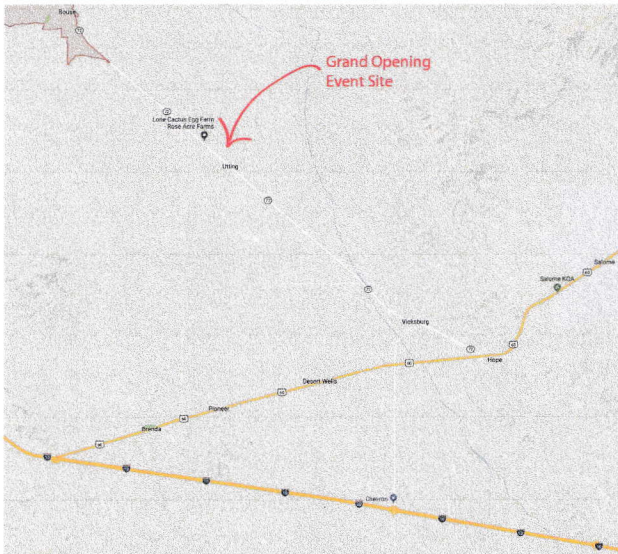

Grand Opening

ROSE ACRE FARMS

Grain Terminal

ROSE ACRES

Tanya Cecil Dedication ceremony

December 13, 2018 10:30-12:00

Southwestern lunch will follow

*'Cage-Free'
Fresh Eggs*

Location: Lone Cactus Egg Farm
48993 Highway 72
(look for mile marker 35 on State Highway 72
Bouse, Arizona 85352

Please RSVP Skip Becker @ 573-694-3785 or Skip.becker@lapazedc.com

Directions from Phoenix:

Take Interstate 10 WEST to exit 45
then: Vicksburg Road North to State Highway 72
follow State Highway 72 WEST to mile marker 35

GPS address:
48993 Highway 72
Bouse, Arizona 85352

THE GOOD EGG PEOPLE